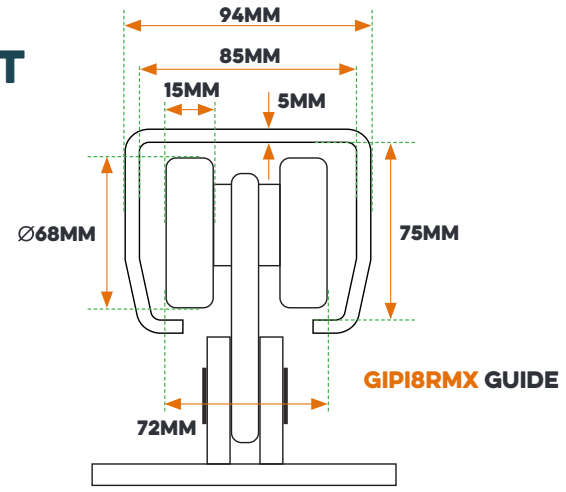

600KG MEDIUM CANTILEVER KIT DATA SHEET & DIMENSIONS

KIT CONTENTS (SUBJECT TO OPENING SIZE)

MEDIUM CANTILEVER

MEDIUM GALVANISED (600KG)
OPENINGS FROM 3850MM - 8400MM

MAX GATE WEIGHT	L1	L2	L4	L5	LT	E	A	B	C
600KG	4.0M	1.2M	2.2M	0.2M	6.2M	30CM	2.4M	0.6M	0.5M
600KG	5.0M	1.5M	2.5M	0.2M	7.5M	30CM	2.7M	0.6M	0.5M
600KG	6.0M	1.8M	2.8M	0.2M	8.8M	30CM	3.0M	0.6M	0.5M
600KG	7.0M	2.1M	3.1M	0.2M	10.10M	30CM	3.3M	0.6M	0.5M
600KG	8.0M	2.4M	3.4M	0.2M	11.40M	30CM	3.5M	0.6M	0.5M