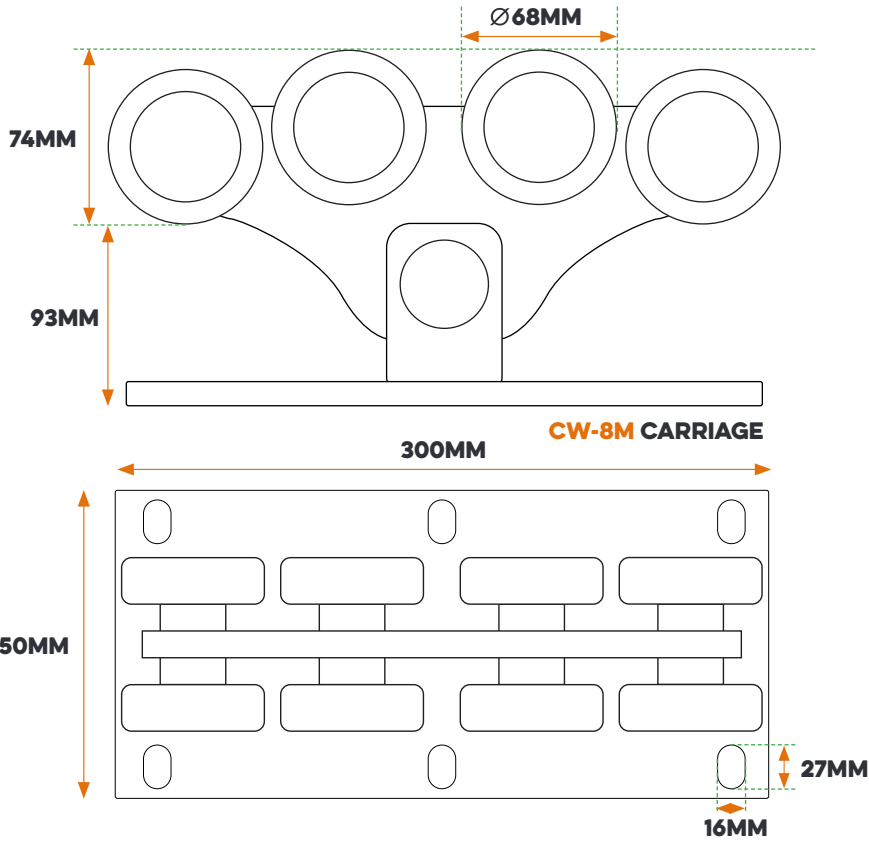

600KG MEDIUM CANTILEVER KIT DATA SHEET & DIMENSIONS

KIT CONTENTS (SUBJECT TO OPENING SIZE)

MEDIUM CANTILEVER

MEDIUM GALVANISED (600KG)
OPENINGS FROM 3850MM - 8400MM

MAX GATE WEIGHT	L1	L2	L4	L5	LT	E	A	B	C
600KG	4.0M	1.2M	2.2M	0.2M	6.2M	30CM	2.4M	0.6M	0.5M
600KG	5.0M	1.5M	2.5M	0.2M	7.5M	30CM	2.7M	0.6M	0.5M
600KG	6.0M	1.8M	2.8M	0.2M	8.8M	30CM	3.0M	0.6M	0.5M
600KG	7.0M	2.1M	3.1M	0.2M	10.10M	30CM	3.3M	0.6M	0.5M
600KG	8.0M	2.4M	3.4M	0.2M	11.40M	30CM	3.5M	0.6M	0.5M