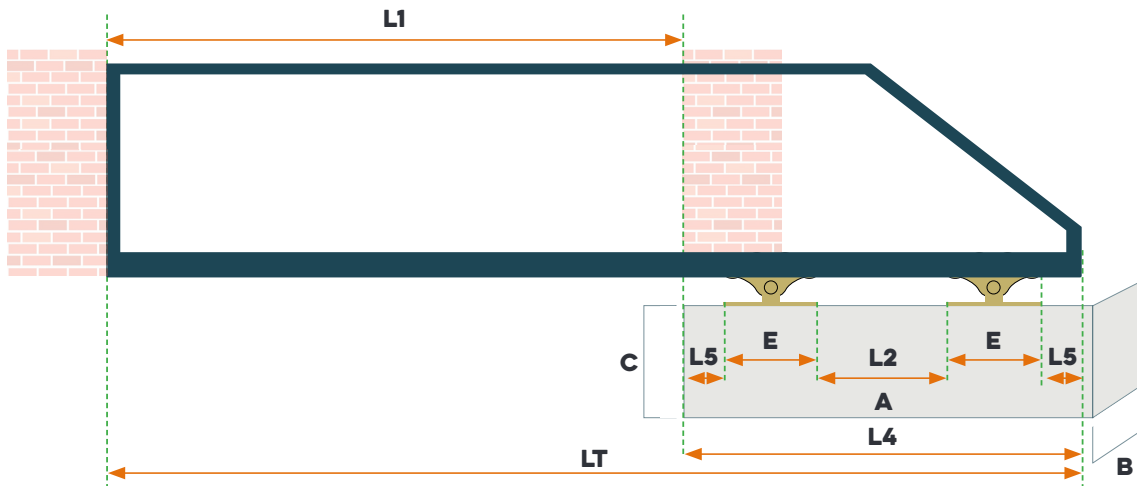

600KG MEDIUM CANTILEVER KIT DATA SHEET & DIMENSIONS

KIT CONTENTS (SUBJECT TO OPENING SIZE)

MEDIUM CANTILEVER

MEDIUM GALVANISED (600KG)
OPENINGS FROM 3850MM - 8400MM

MAX GATE WEIGHT	L1	L2	L4	L5	LT	E	A	B	C
600KG	4.0M	1.2M	2.2M	0.2M	6.2M	30CM	2.4M	0.6M	0.5M
600KG	5.0M	1.5M	2.5M	0.2M	7.5M	30CM	2.7M	0.6M	0.5M
600KG	6.0M	1.8M	2.8M	0.2M	8.8M	30CM	3.0M	0.6M	0.5M
600KG	7.0M	2.1M	3.1M	0.2M	10.10M	30CM	3.3M	0.6M	0.5M
600KG	8.0M	2.4M	3.4M	0.2M	11.40M	30CM	3.5M	0.6M	0.5M