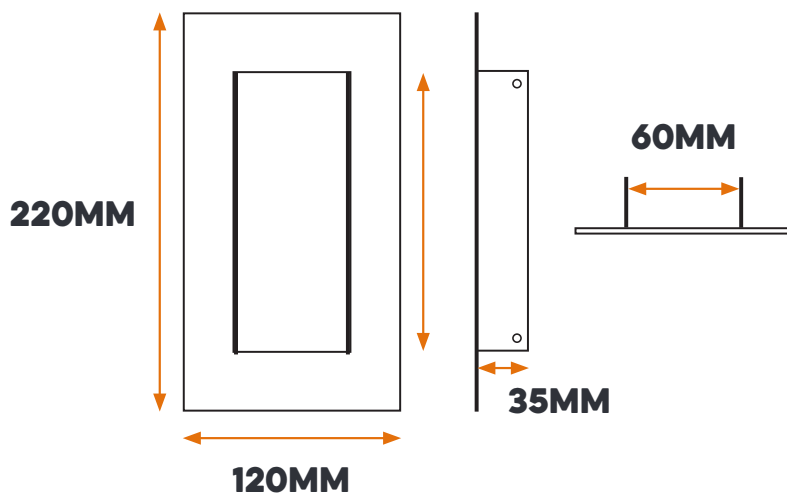

GENERAL MOUNTING POST 1200MM

RAIN HOODS ALSO AVAILABLE:

RAINHOOD/LONG

RAINHOOD/SHORT

FLAT POST ADAPTER

HD-P-1200 1200MM KEYPAD / GENERAL GALVANISED MOUNTING POST WITH BOLT DOWN BASE.

FLAT POST RAIN HOOD ADAPTER (OPTIONAL EXTRA)

BOLTDOWN BASE