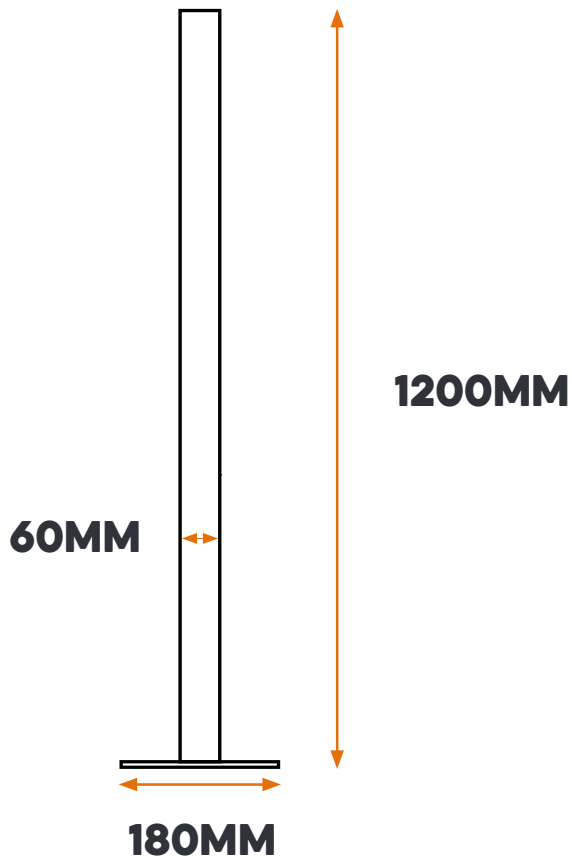

GENERAL MOUNTING POST 1200MM

RAIN HOODS ALSO AVAILABLE:

RAINHOOD/LONG

RAINHOOD/SHORT

FLAT POST ADAPTER

HD-P-1200 1200MM KEYPAD / GENERAL GALVANISED MOUNTING POST WITH BOLT DOWN BASE.

FLAT POST RAIN HOOD ADAPTER (OPTIONAL EXTRA)

BOLTDOWN BASE